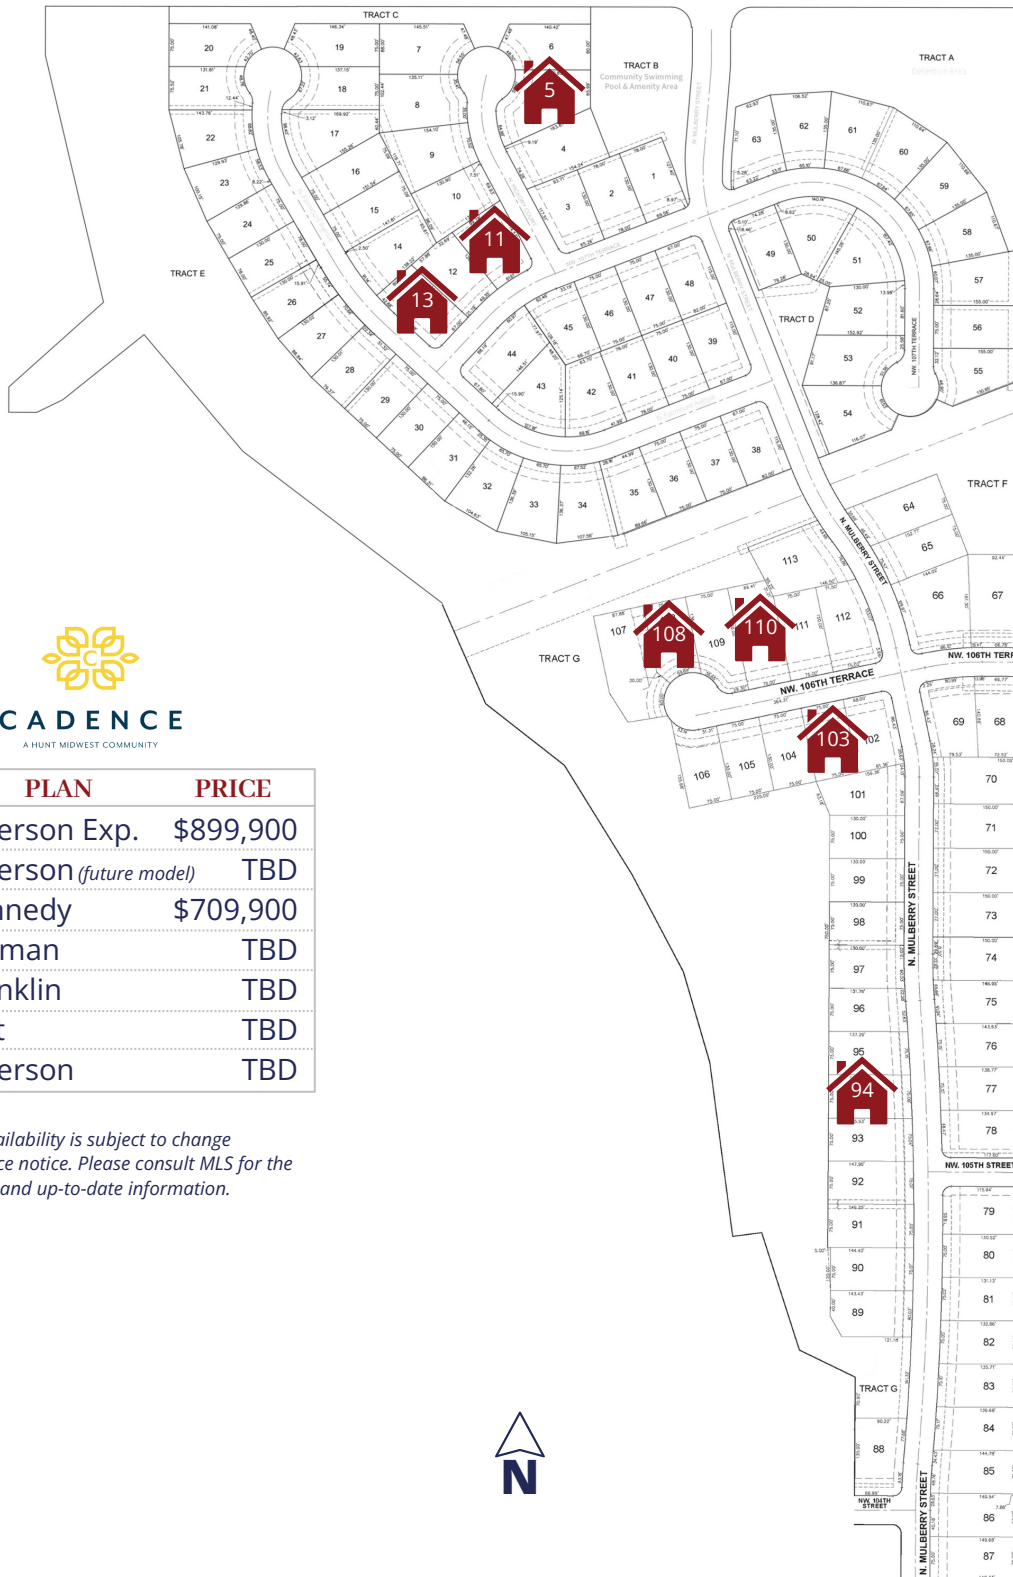

Available Homes

Click on the home to learn more.

CADENCE
A HUNT MIDWEST COMMUNITY

LOT	PLAN	PRICE
5	Jefferson Exp.	\$899,900
11	Jefferson <i>(future model)</i>	TBD
13	Kennedy	\$709,900
94	Truman	TBD
103	Franklin	TBD
108	Taft	TBD
110	Jefferson	TBD