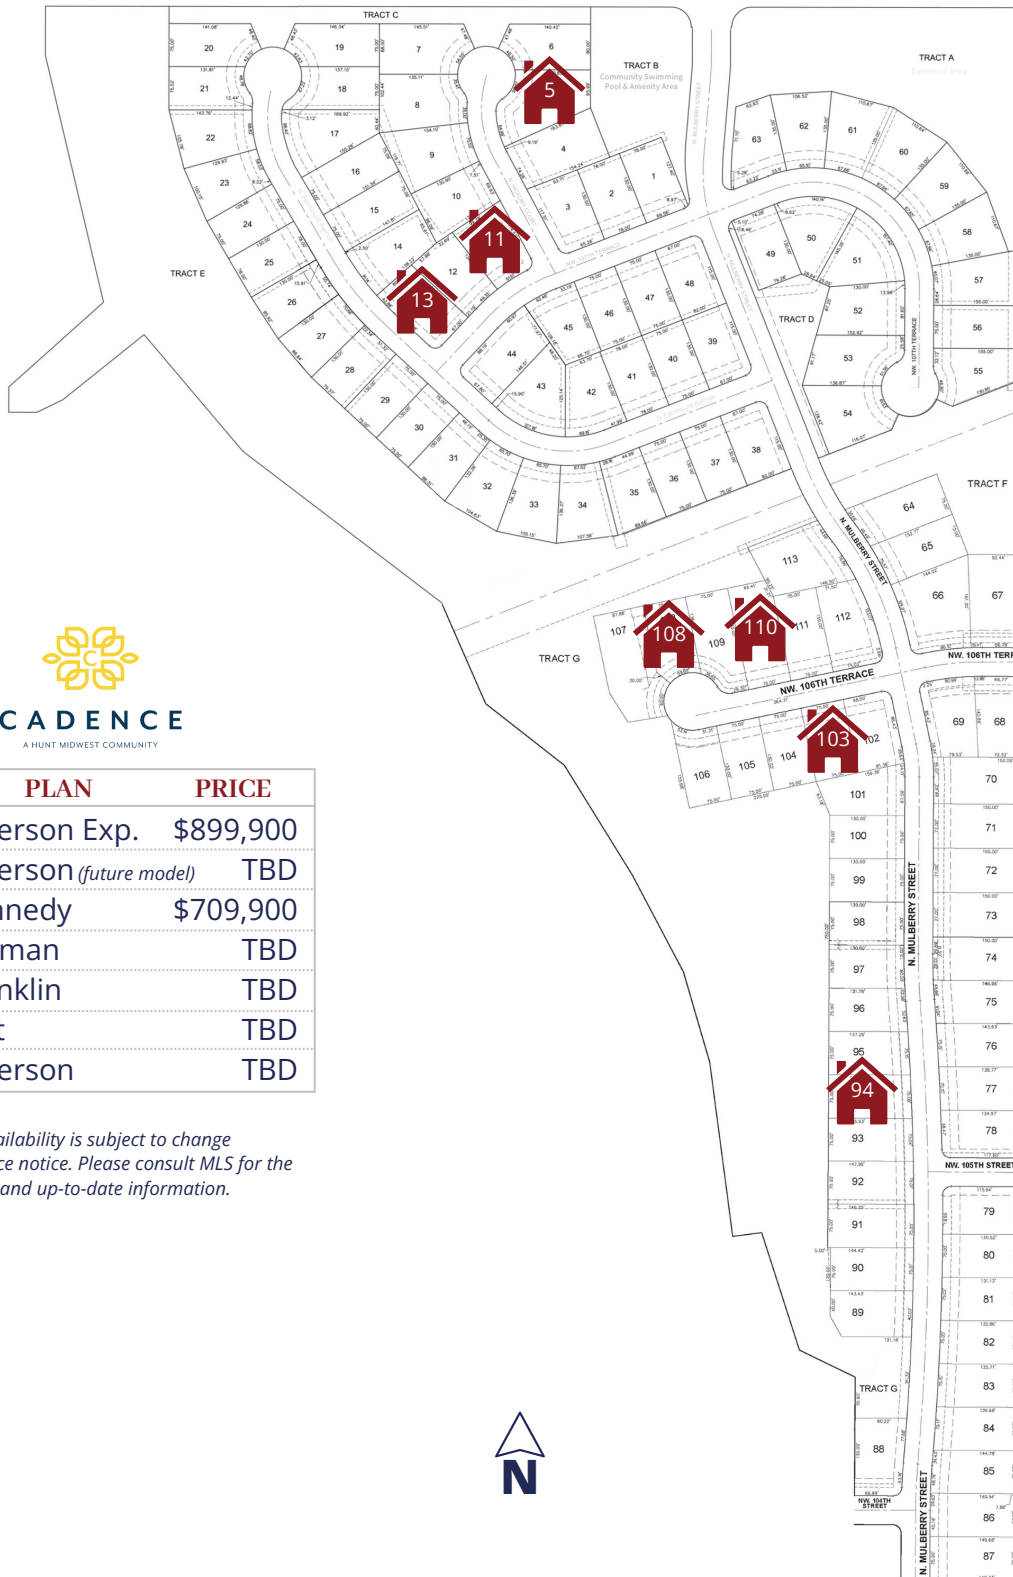

## Available Homes

Click on the home to learn more.

**CADENCE**  
A HUNT MIDWEST COMMUNITY

LOT	PLAN	PRICE
5	Jefferson Exp.	\$899,900
11	Jefferson <i>(future model)</i>	TBD
13	Kennedy	\$709,900
94	Truman	TBD
103	Franklin	TBD
108	Taft	TBD
110	Jefferson	TBD

*Pricing and availability is subject to change without advance notice. Please consult MLS for the most accurate and up-to-date information.*