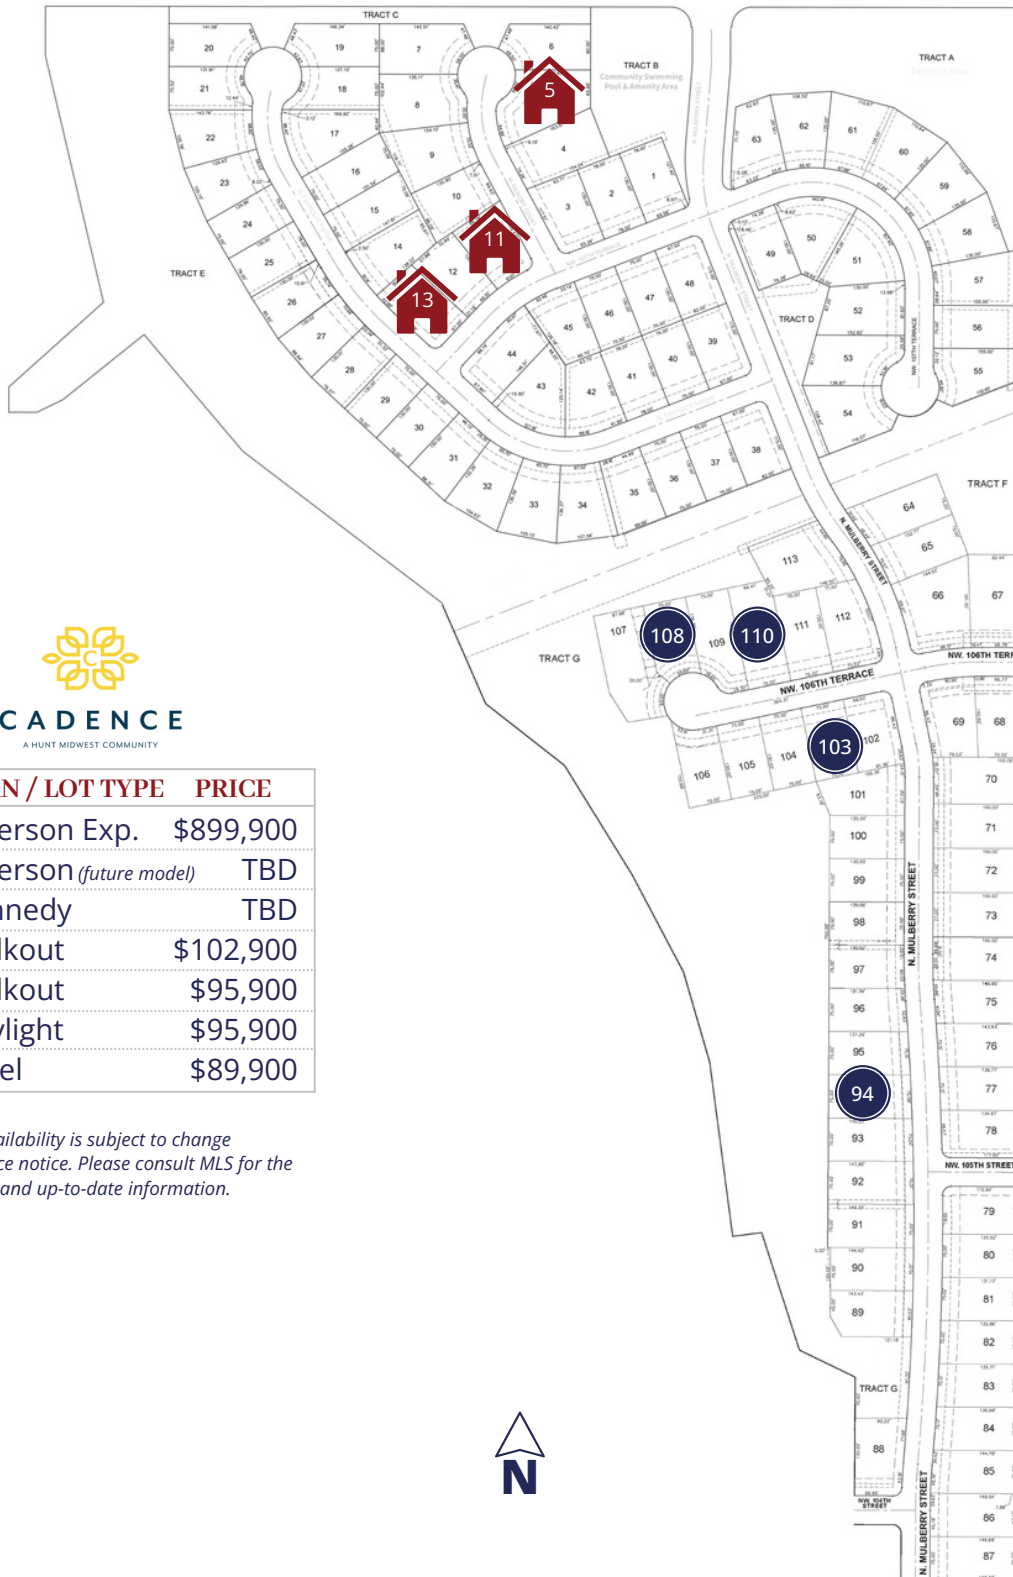

Available Homes & Sites

Click on the home or site to learn more.

CADENCE
A HUNT MIDWEST COMMUNITY

LOT	PLAN / LOT TYPE	PRICE
5	Jefferson Exp.	\$899,900
11	Jefferson <i>(future model)</i>	TBD
13	Kennedy	TBD
94	Walkout	\$102,900
103	Walkout	\$95,900
108	Daylight	\$95,900
110	Level	\$89,900