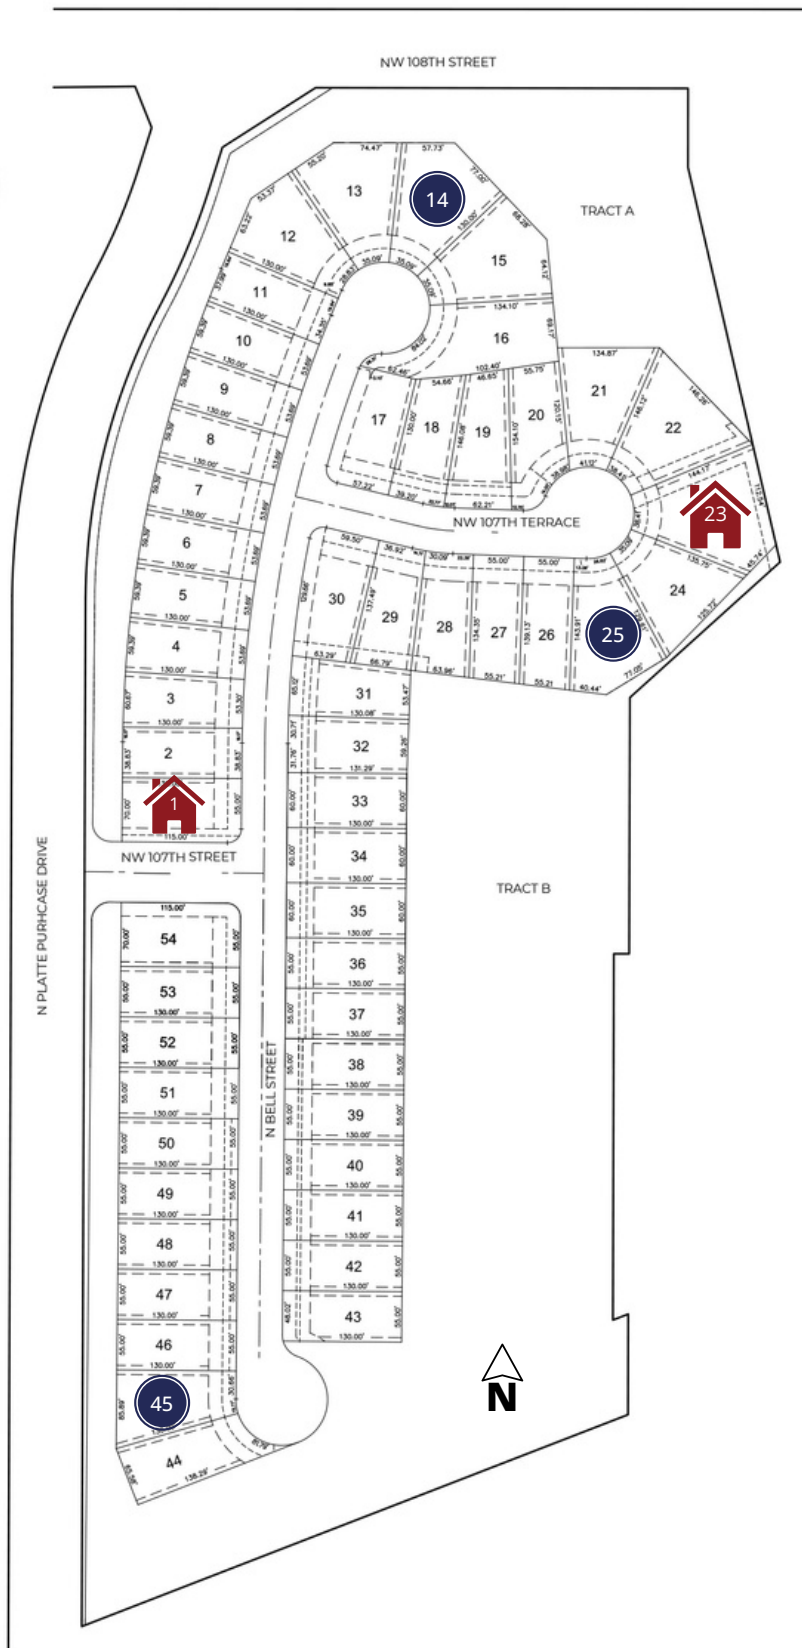

Available Homesites

Click on the homesite to learn more.

CADENCE Villas

LOT	TYPE	PRICE
1	Truman	\$549,900
14	Walkout	\$79,900
23	Taft	\$649,900
25	Walkout	\$82,900
45	Level	\$65,900