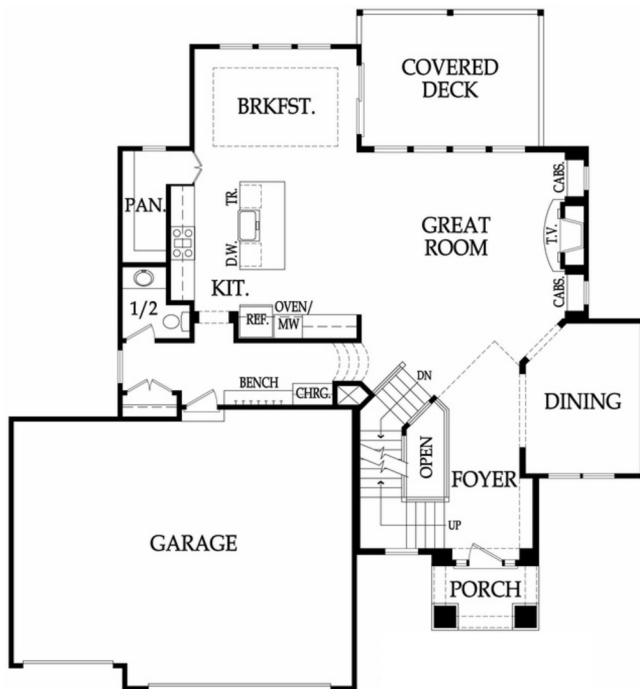

KENNEDY

French Country Elevation

2-Story

4 Bedrooms

3.5 Bathrooms

2,950 Square Feet

Main Level

Upper Level

STANDARD FEATURES

- 8' Front Door and 20' Entry Ceiling
- Hardwood Floors in Entry, Kitchen, Pantry, Dining, Main Level Hall, Drop Zone, & Powder Room
- Gas Cooktop, Range Hood, & Walk-in Pantry in Kitchen
- Gas Fireplace & Built-in Cabinets in Great Room
- Metal Spindles, High-traffic Carpet, & Wood End Caps on Stairs
- Dual Shower Heads & Free-standing Tub in Master Bath
- Built-in Cabinets & Bench in Drop Zone
- Ceramic Tile Floors in Wet Areas
- 12' x 16' Covered Deck/Patio
- 30-Year Composition Roof
- 24' Deep Double Bay & 22' Deep Single Bay Garage with 8' Insulated Steel Doors with 1 opener
- Low-E Double Pane Vinyl Windows
- 9' Foundation Walls
- High Efficiency 93% Lennox Furnace
- Whole House Humidifier
- 50-Gallon Electric Water Heater
- HERS Rated