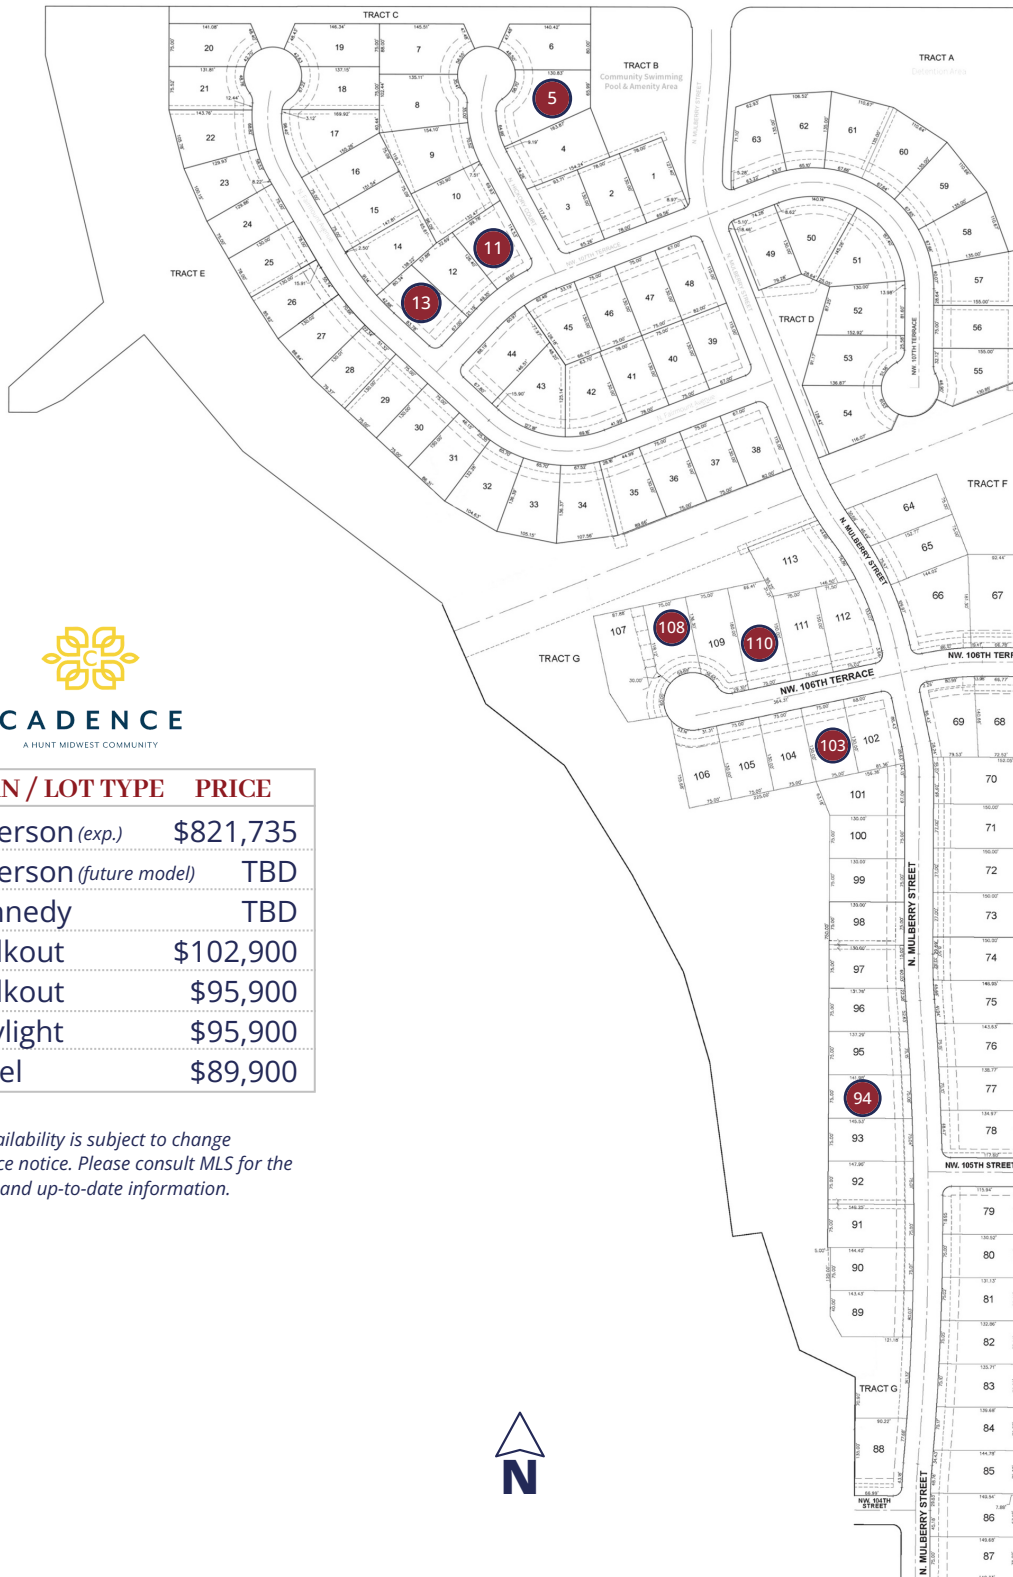

## Available Homes & Sites

Click on the home or site to learn more.

**CADENCE**  
A HUNT MIDWEST COMMUNITY

LOT	PLAN / LOT TYPE	PRICE
5	Jefferson (exp.)	\$821,735
11	Jefferson (future model)	TBD
13	Kennedy	TBD
94	Walkout	\$102,900
103	Walkout	\$95,900
108	Daylight	\$95,900
110	Level	\$89,900

*Pricing and availability is subject to change without advance notice. Please consult MLS for the most accurate and up-to-date information.*