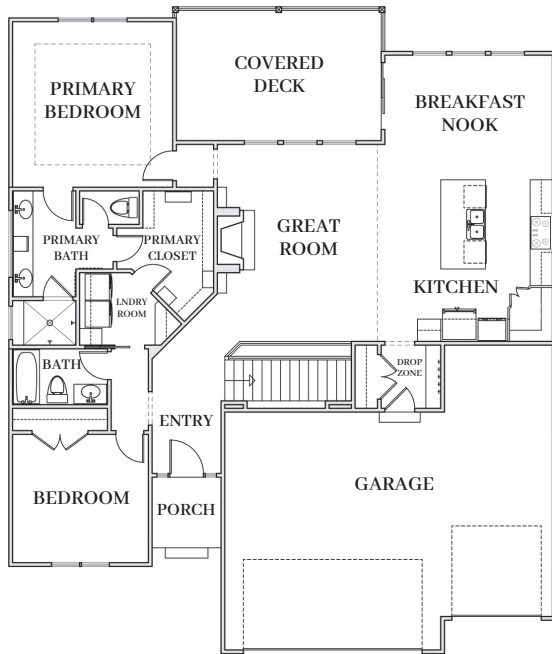

PATRIOT = HOMES =

TAFT

Farmhouse Elevation

Reverse 1.5-Story

3 Bedrooms

3 Bathrooms

Approx. 2,700 sq. ft.

St. Jude Children's
Research Hospital

St. Jude Dream Home®
Giveaway

Main Level

Lower Level

ST. JUDE DREAM HOME® FEATURES

- Walkout Homesite
- 8' Front Door
- Bosch Stainless Steel Appliances
- Gas Fireplace in Great Room
- Shaw Hardwood Flooring in Entry, Great Room, Kitchen, Breakfast Nook, Pantry, Family Room & Game Room
- Shaw Carpeting & Tile
- Brizo Plumbing Fixtures
- Kichler Lighting Fixtures
- Cambria Quartz Countertops, Backsplash & Fireplace Surround
- Finished Lower Level with Wet Bar, Family Room, Game Room, Bedroom & Full Bath
- 12' x 18' Covered Deck & Extended Concrete Patio
- 30-Year Composite Roof
- 21' Deep Double Bay & 24' Deep Single Bay Garage with 8' Insulated Steel Doors & Openers
- Low-E Double Pane Vinyl Windows
- 9' Foundation Walls
- Trane Furnace, Air Conditioner & Energy Recovery Ventilator
- Whole House Humidifier
- 75-Gallon Power Vent Gas Water Heater & Hot Water Recirculation Line
- Irrigation System & Upgraded Landscaping Package