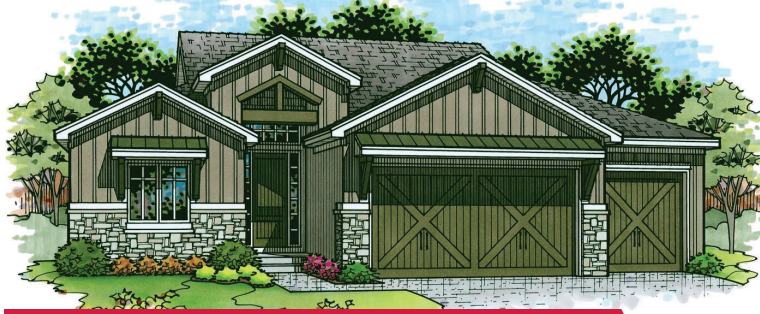

PATRIOT = HOMES =

TAFT

Farmhouse Elevation

Reverse 1.5-Story

3 Bedrooms

3 Bathrooms

Approx. 2,700 sq. ft.

St. Jude Children's
Research Hospital

St. Jude Dream Home®
Giveaway

Main Level

Lower Level

ST. JUDE DREAM HOME® FEATURES

- Walkout Homesite
- 8' Front Door
- Bosch Stainless Steel Appliances
- Gas Fireplace in Great Room
- Shaw Hardwood Flooring in Entry, Great Room, Kitchen, Breakfast Nook, Pantry, Family Room & Game Room
- Shaw Carpeting & Tile
- Brizo Plumbing Fixtures
- Kichler Lighting Fixtures
- Cambria Quartz Countertops, Backsplash & Fireplace Surround
- Finished Lower Level with Wet Bar, Family Room, Game Room, Bedroom & Full Bath
- 12' x 18' Covered Deck & Extended Concrete Patio
- 30-Year Composite Roof
- 21' Deep Double Bay & 24' Deep Single Bay Garage with 8' Insulated Steel Doors & Openers
- Low-E Double Pane Vinyl Windows
- 9' Foundation Walls
- Trane Furnace, Air Conditioner & Energy Recovery Ventilator
- Whole House Humidifier
- 75-Gallon Power Vent Gas Water Heater & Hot Water Recirculation Line
- Irrigation System & Upgraded Landscaping Package