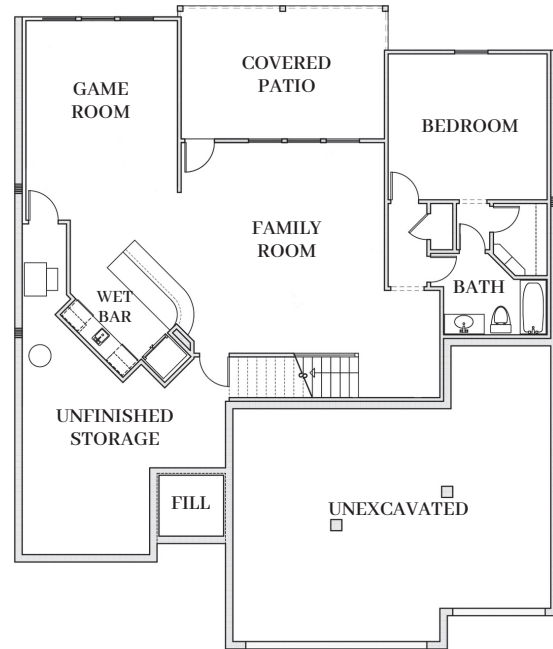

PATRIOT = HOMES =

TAFT

Farmhouse Elevation

Reverse 1.5-Story

3 Bedrooms

3 Bathrooms

Approx. 2,700 sq. ft.

St. Jude Children's
Research Hospital

St. Jude Dream Home®
Giveaway

Main Level

Lower Level

ST. JUDE DREAM HOME® FEATURES

- Walkout Homesite
- 8' Front Door
- Bosch Stainless Steel Appliances
- Gas Fireplace in Great Room
- Shaw Hardwood Flooring in Entry, Great Room, Kitchen, Breakfast Nook, Pantry, Family Room & Game Room
- Shaw Carpeting & Tile
- Brizo Plumbing Fixtures
- Kichler Lighting Fixtures
- Cambria Quartz Countertops, Backsplash & Fireplace Surround
- Finished Lower Level with Wet Bar, Family Room, Game Room, Bedroom & Full Bath
- 12' x 18' Covered Deck & Extended Concrete Patio
- 30-Year Composite Roof
- 21' Deep Double Bay & 24' Deep Single Bay Garage with 8' Insulated Steel Doors & Openers
- Low-E Double Pane Vinyl Windows
- 9' Foundation Walls
- Trane Furnace, Air Conditioner & Energy Recovery Ventilator
- Whole House Humidifier
- 75-Gallon Power Vent Gas Water Heater & Hot Water Recirculation Line
- Irrigation System & Upgraded Landscaping Package